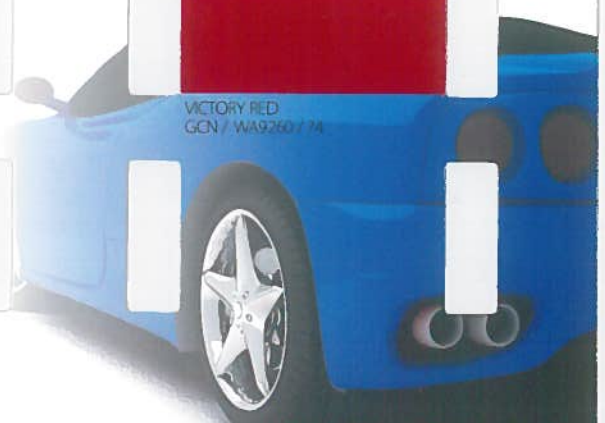

2014 COLOR MATCH GM

11111111